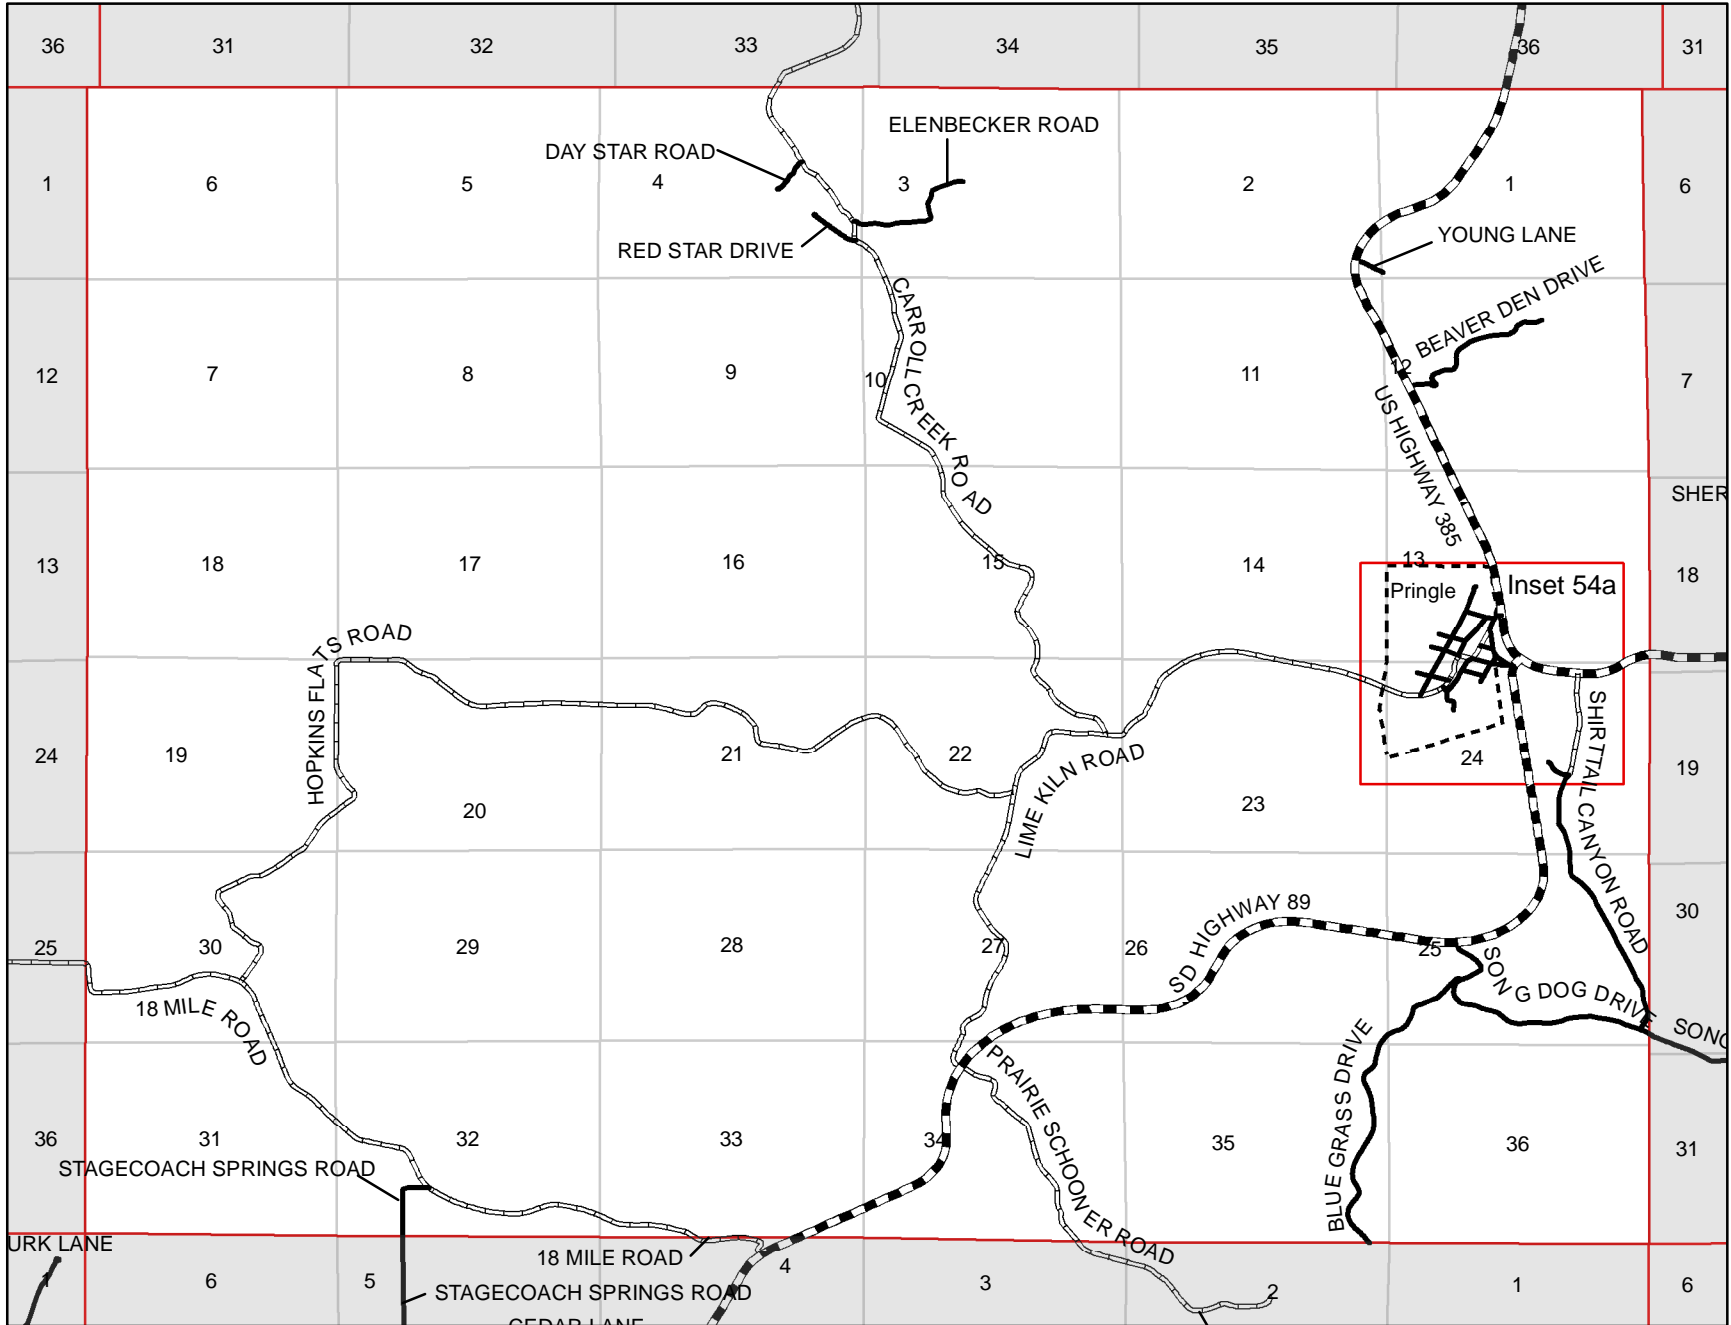

TwN 5S Rng 4E

Continue on Page 39

Continue on Page 53

Continue on Page 56

Continue on Page 66