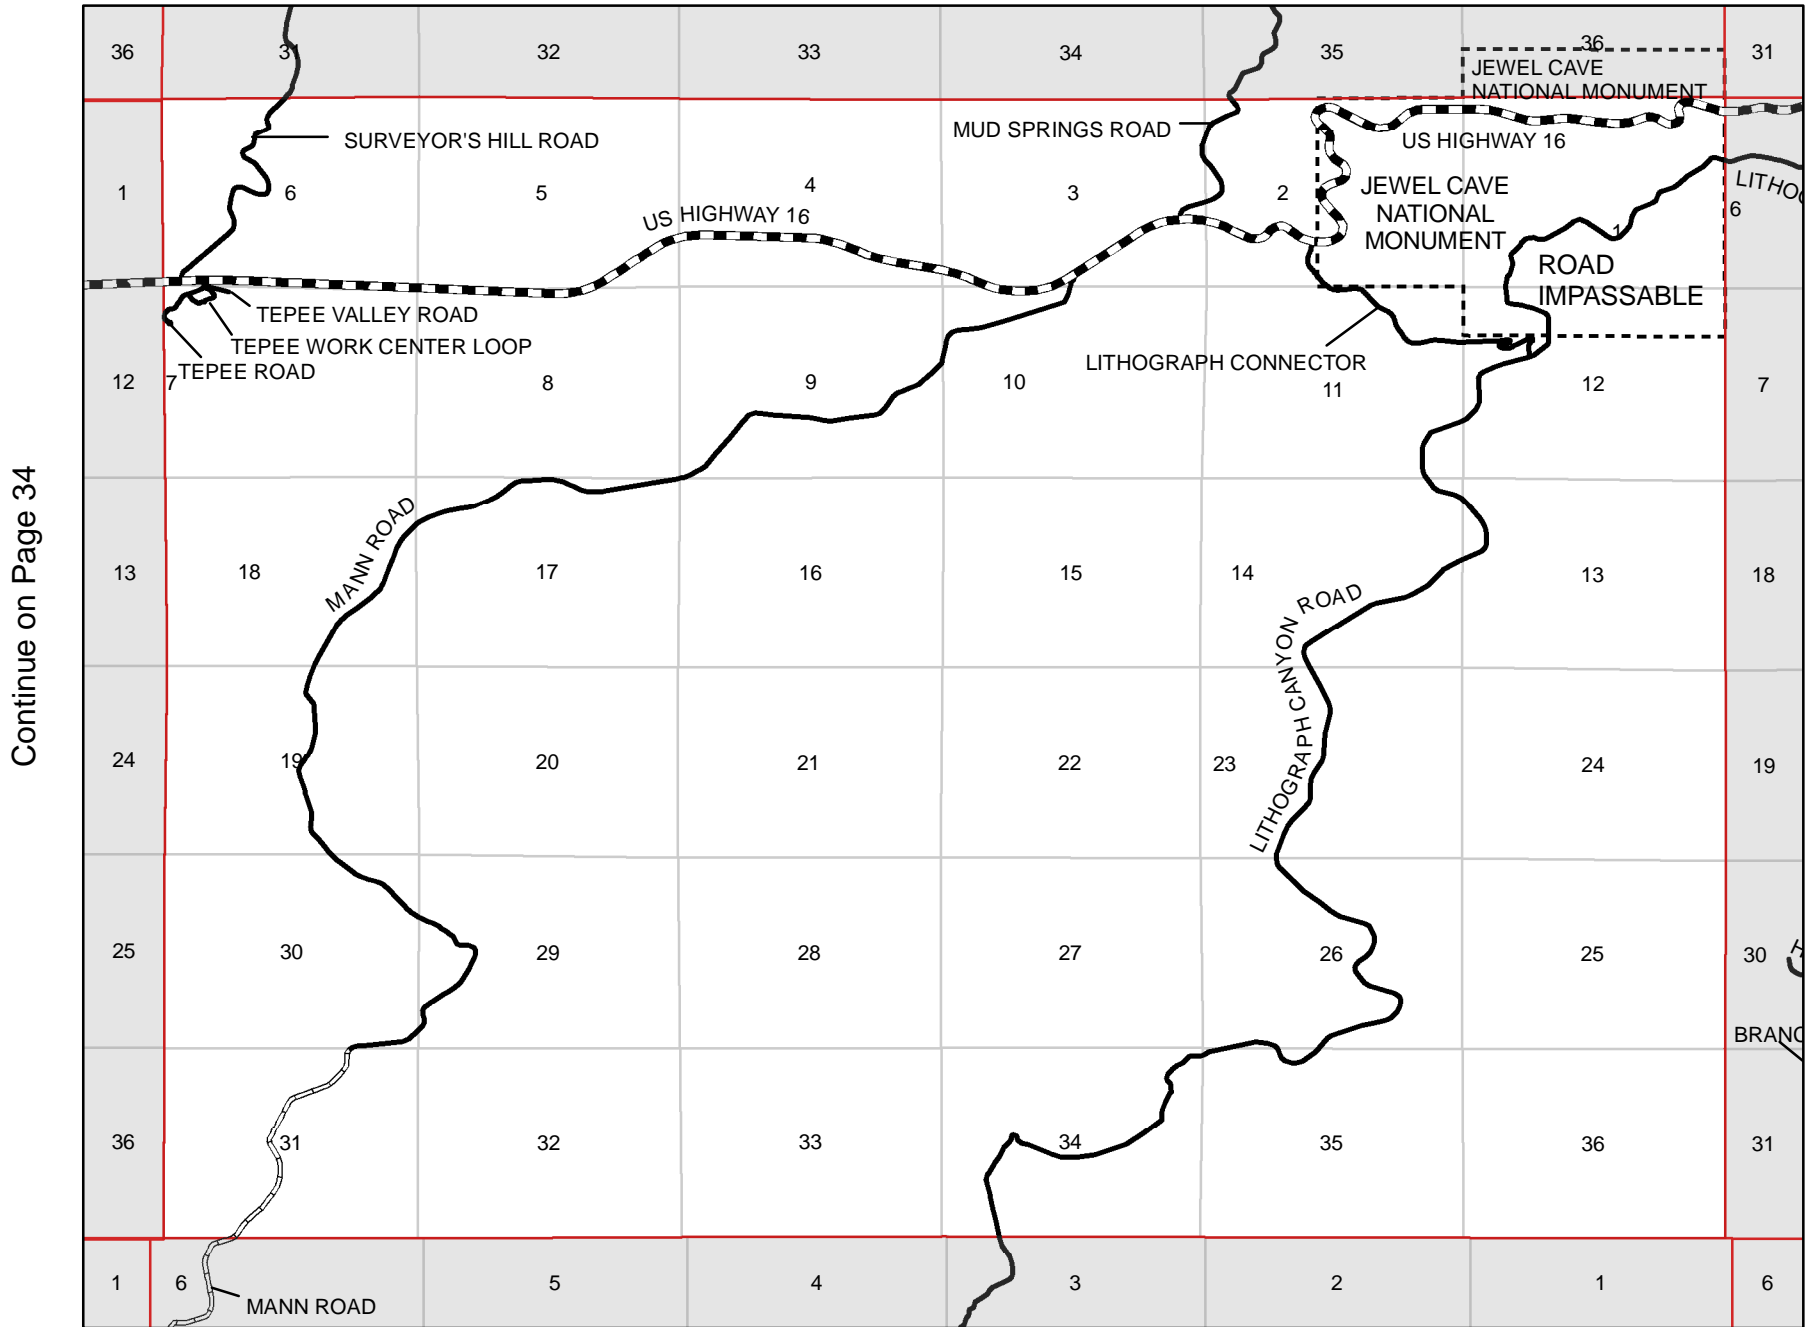

TwN 4S Rng 2E

Continue on Page 17

Continue on Page 52