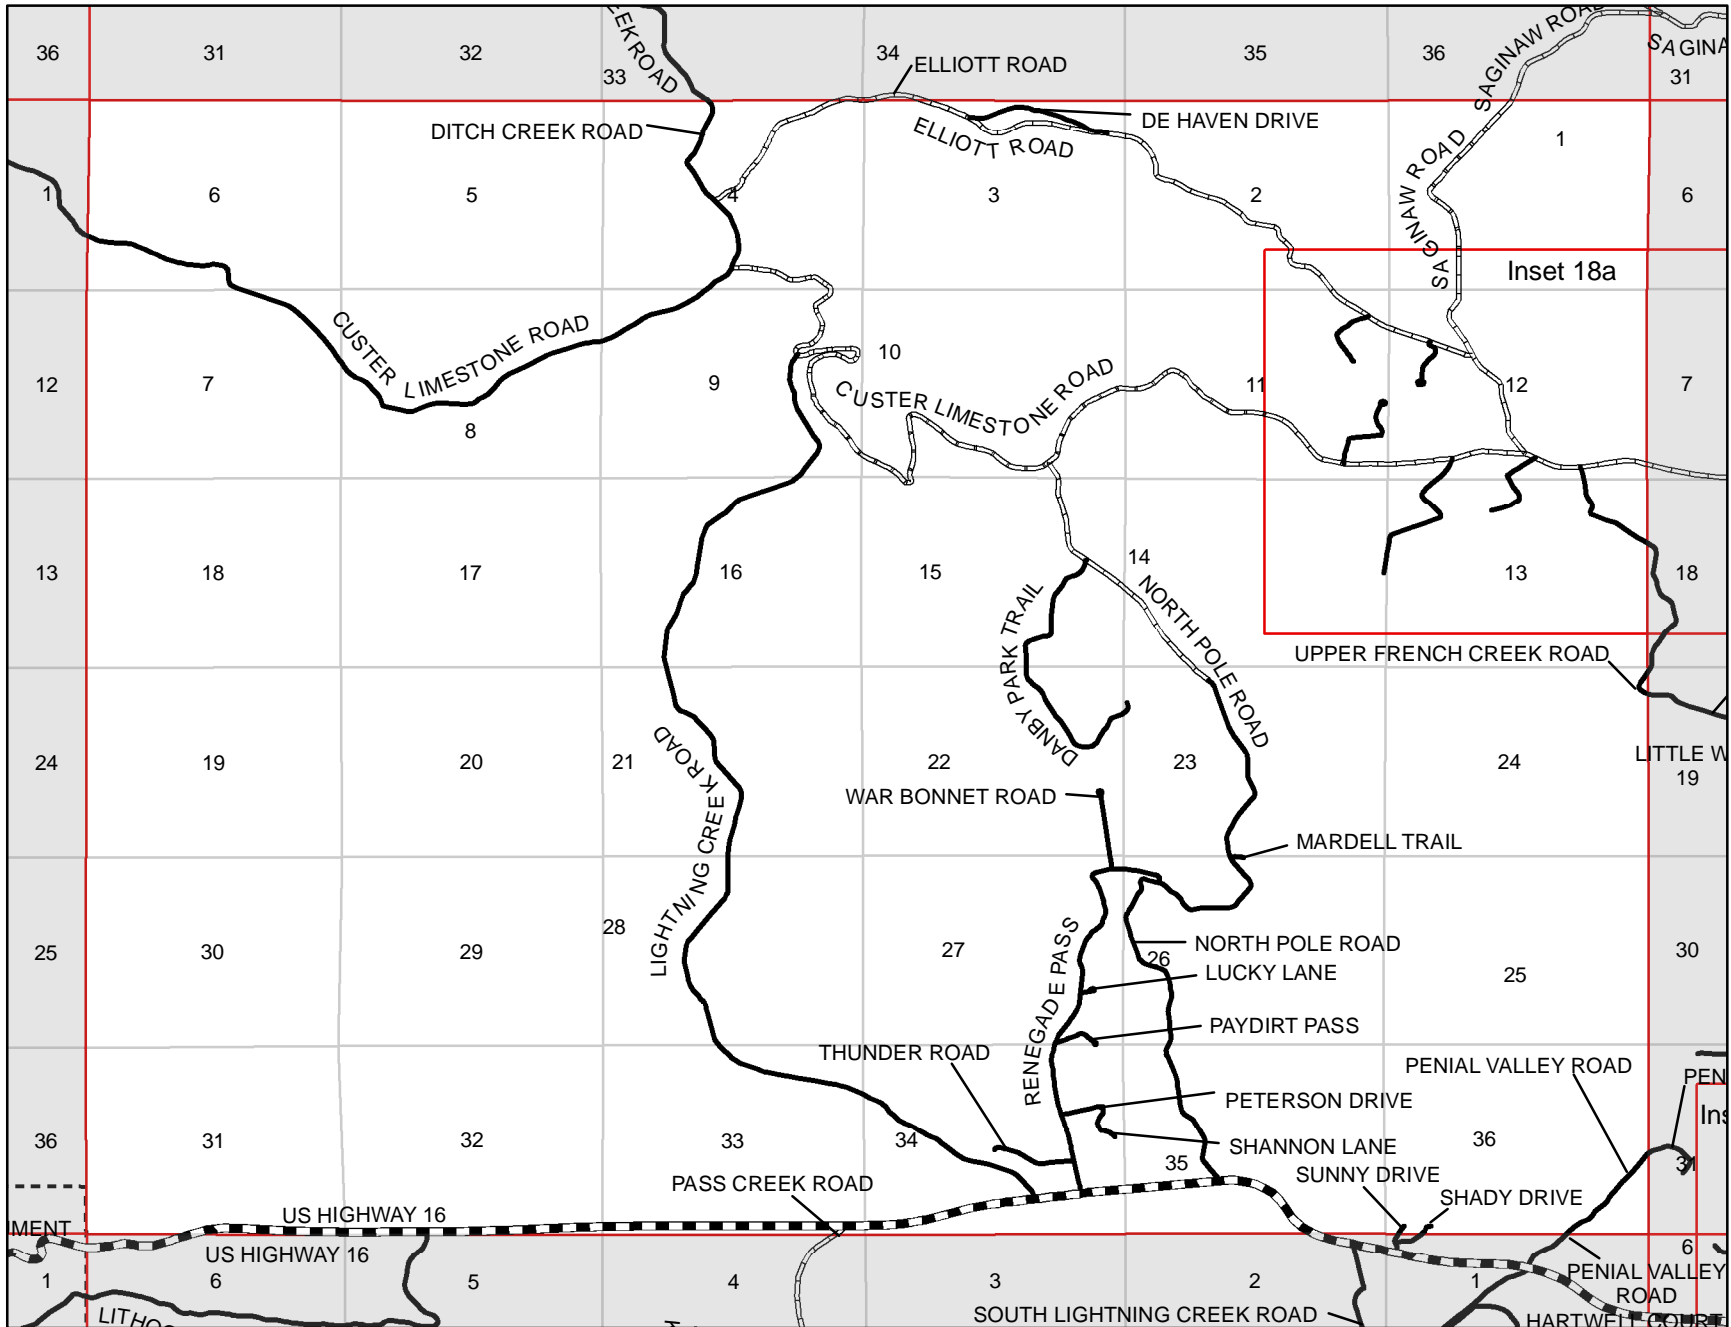

TwN 3S Rng 3E

Continue on Page 3

Continue on Page 17

Continue on Page 20

Continue on Page 38