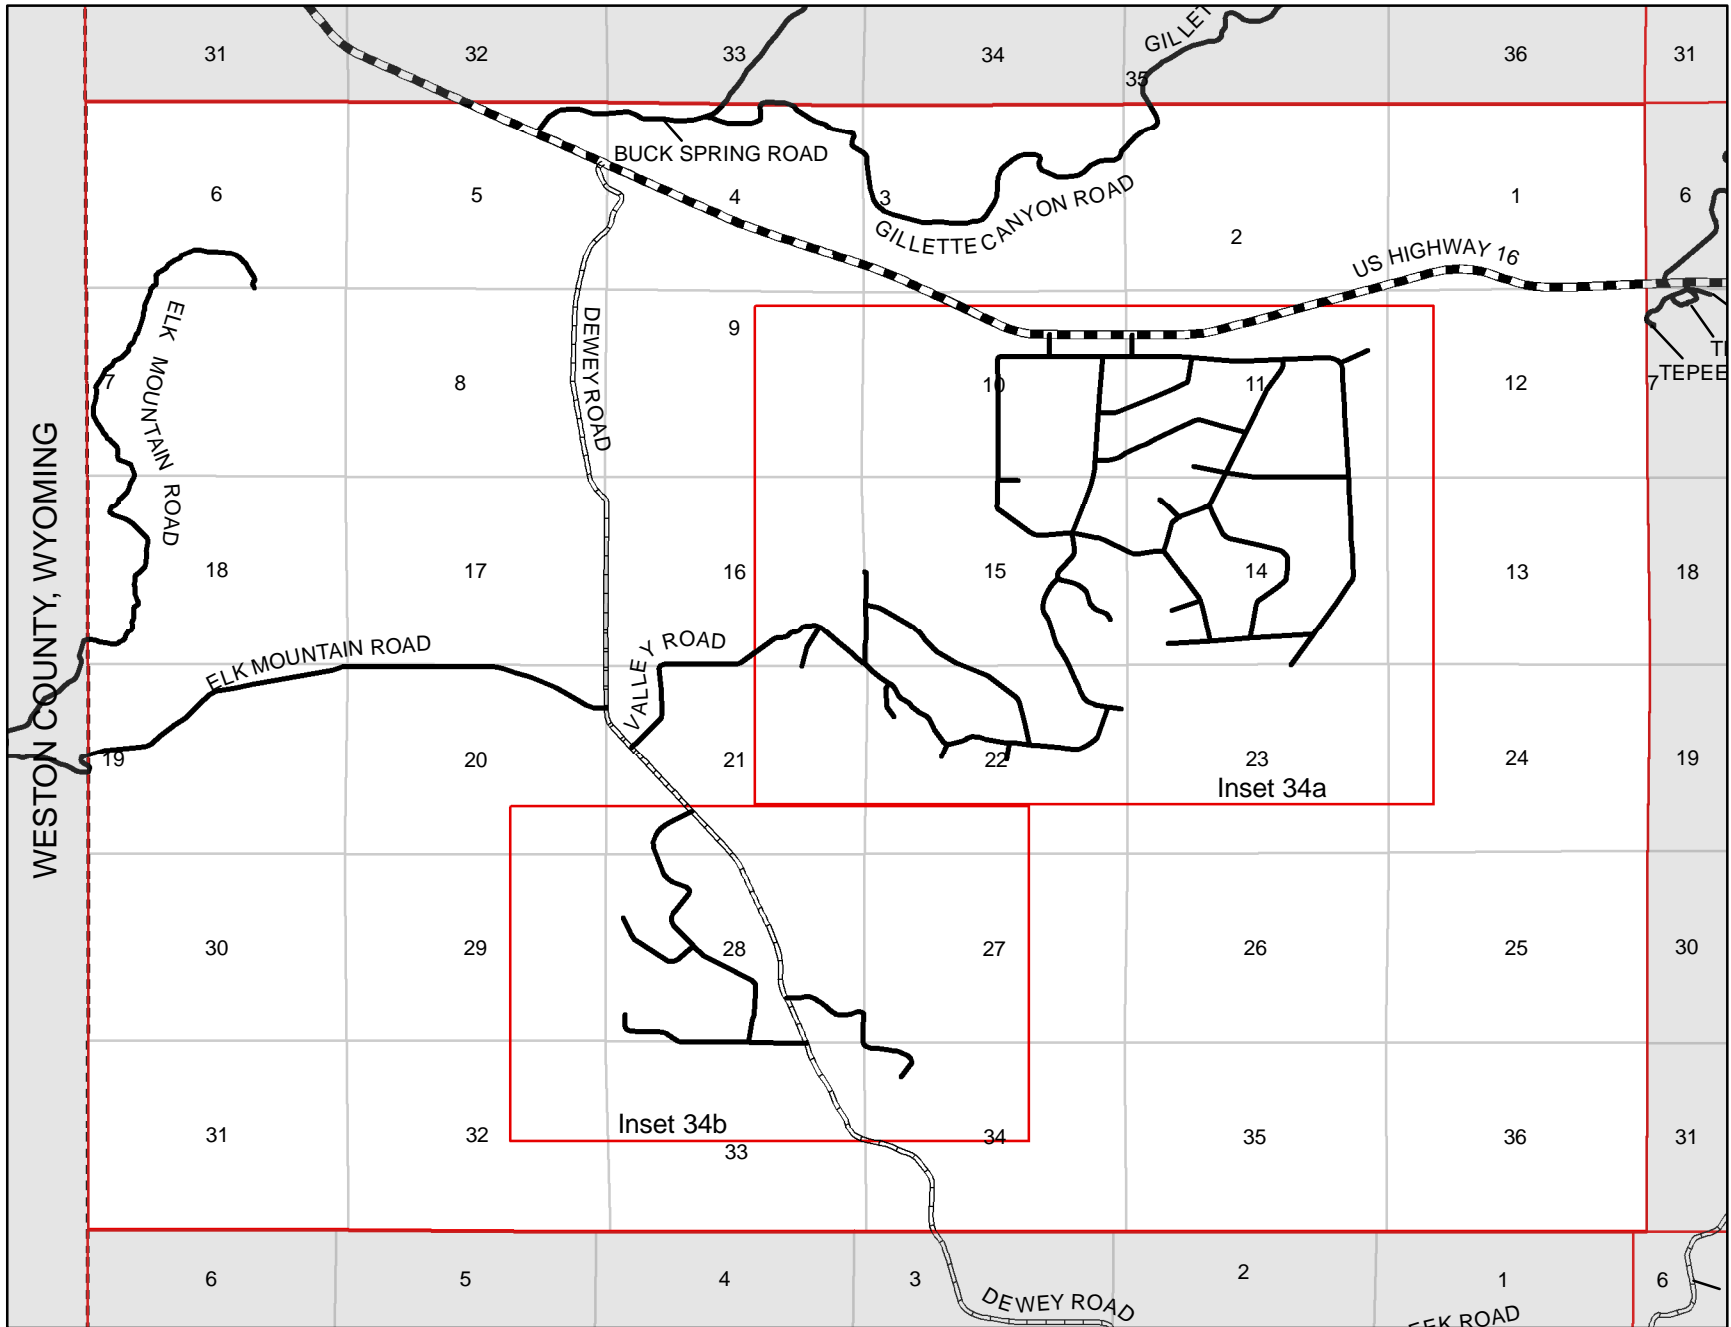

TwN 4S Rng 1E

Continue on Page 16

Continue on Page 37

Continue on Page 51